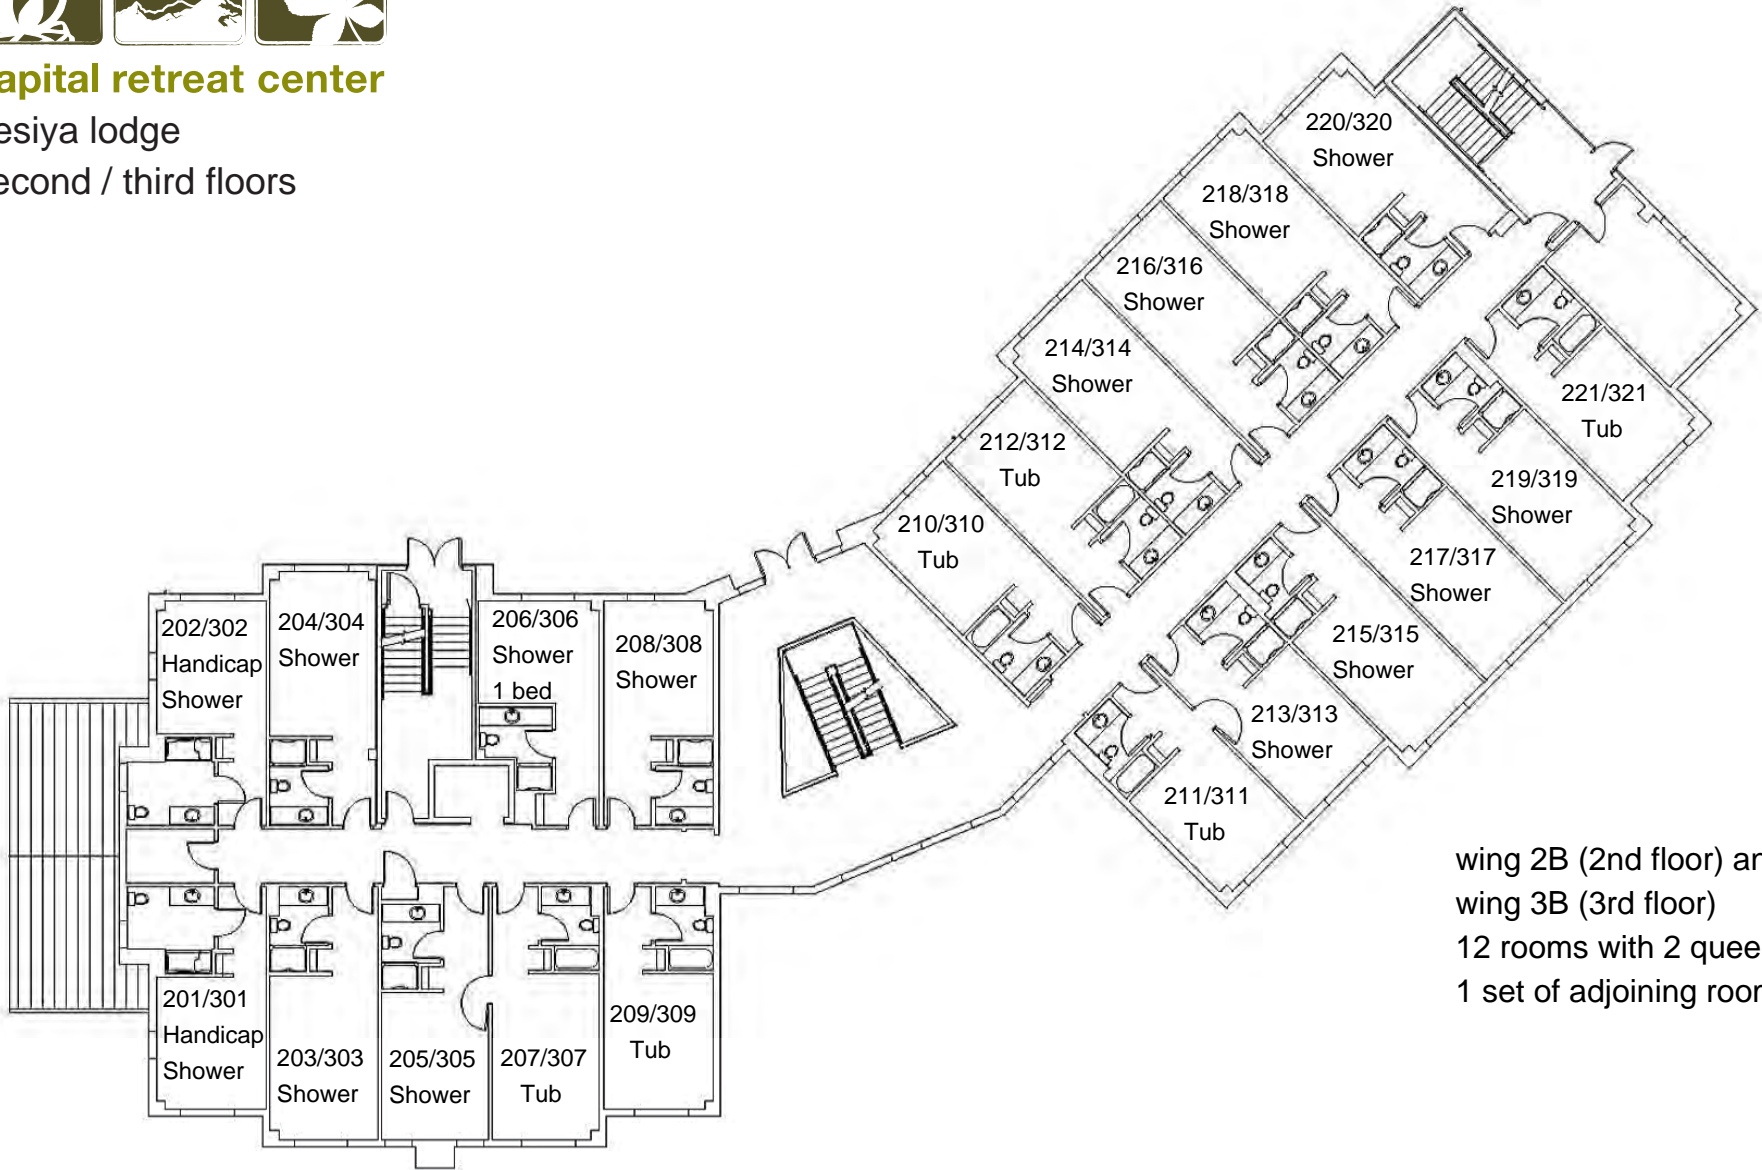

capital retreat center

nesiya lodge

capital retreat center

nesiya lodge

first floor

capital retreat center

nesiya lodge

second / third floors

wing 2B (2nd floor) and
wing 3B (3rd floor)
12 rooms with 2 queen beds
1 set of adjoining rooms

wing 2A (2nd floor) and
wing 3A (3rd floor)
8 rooms with 2 queen beds
1 room with 1 queen bed
1 set of adjoining rooms